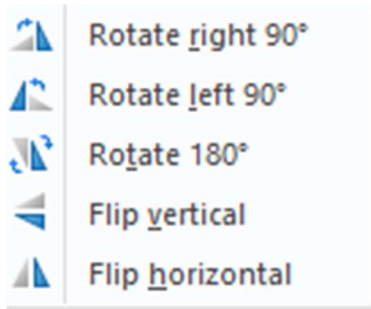

HOME MENU

CLIPBOARD

Copy(ctrl+c)

Cut(ctrl+x)

Paste(ctrl+v)

IMAGE

Select

Crop(ctrl+shift+x)

Resize(ctrl+w)

Rotate

TOOLS

Pencil

Fill with color

Text

Eraser (color 2)

Color picker