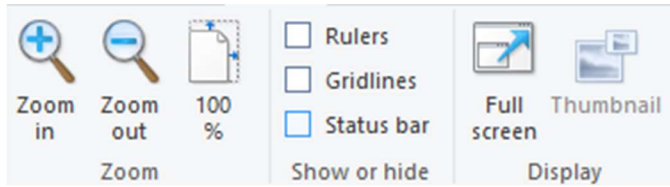

VIEW MENU

Ctrl+pageup=zoom in

Ctrl+scrollup=zoom in

Ctrl+pagedown=zoom out

Ctrl+scrolldown=zoom out

By default extension =png

ALL EXTENSIONS OF MSPAINT